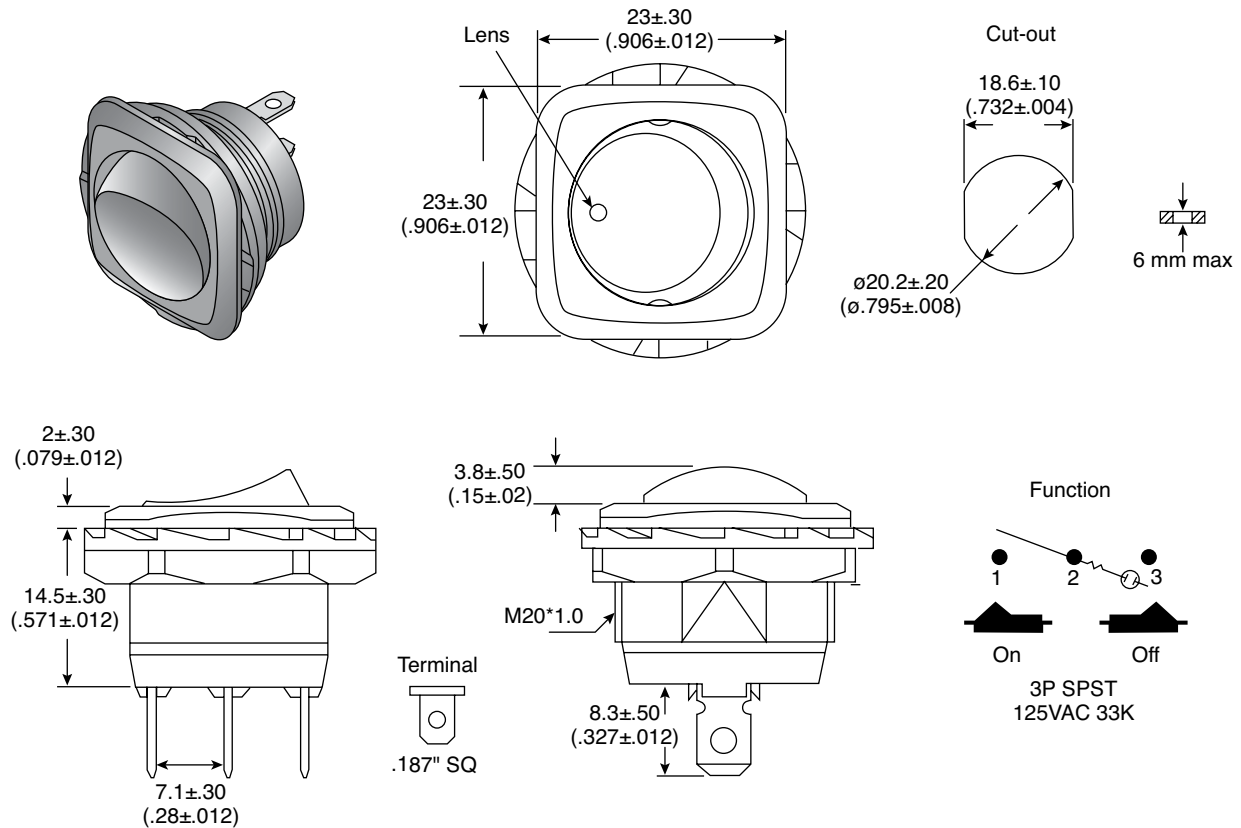

Dimensions: mm (In.)

Electrical Specifications:

- Rating: 16A/125VAC, 10A/125VAC
- Contact Resistance: 50mΩ Max
- Insulation Resistance: 500VDC 100MΩ min.
- Dielectric Strength: 1500VAC for 1 minute

Note:

- RoHS Compliant
- Button: Illuminated Red Spot Neon

Illuminated Rocker Switch
103-R13-135B2-02R-EV